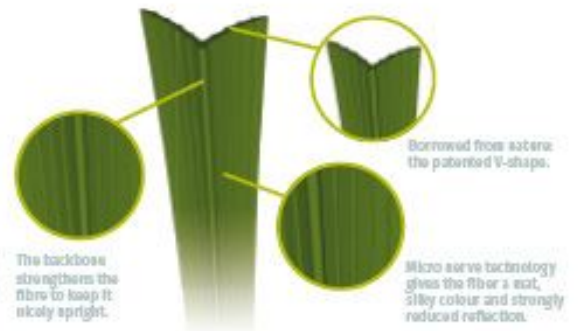

Colour

Olive green

Installation advice

To give the grass maximum stability, it is recommended to spread special dried silica sand in the lawn: approx 5-10 kg/m².

Unique fibres with an unrivalled appeal

Since the beginning of this century, Royal Grass[®] has been focusing exclusively on artificial grass for landscaping. The brand has a reputation of being one of the most innovative brands in the world. Among other things, it has developed the V-shape and the revolutionary MINT[®] technology. These innovations give the grass its unrivalled resilience, a natural glow and a unique softness.

The backbone strengthens the fibres to keep it nicely upright.

Borrowed from nature: the patented V-shape.

Micro serve technology gives the fiber a soft, silky colour and strongly reduced reflection.

MINT[®] TECHNOLOGY
reduced reflection
mat color

V-SHAPE
resilient
natural look

WEIGHT
1608
fibres in gr/m²

GUARANTEE
low UV 11 yrs
high UV 8 yrs

RESPONSIBLE
eco friendly
recyclable

Made in Holland

enjoy perfection

www.royalgrass.com