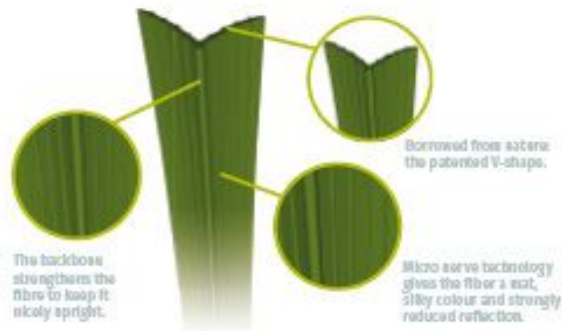

Colour

Intense green

Installation advice

To give the grass maximum stability, it is recommended to spread the carpet with special dried silica sand: approx. 5-10 kg/m².

Unique fibres with an unrivalled appeal

Since the beginning of this century, Royal Grass® has been focusing exclusively on artificial grass for landscaping. The brand has a reputation of being one of the most innovative brands in the world. Among other things, it has developed the V-shape and the revolutionary MINT® technology. These innovations give the grass its unrivalled resilience, a natural glow and a unique softness.

The backbone strengthens the fibre to keep it nicely upright.

Borrowed from nature: the patented V-shape.

Micro serve technology gives the fibre a soft, silky colour and strongly reduced reflection.

MINT® TECHNOLOGY
reduced reflection
mat color